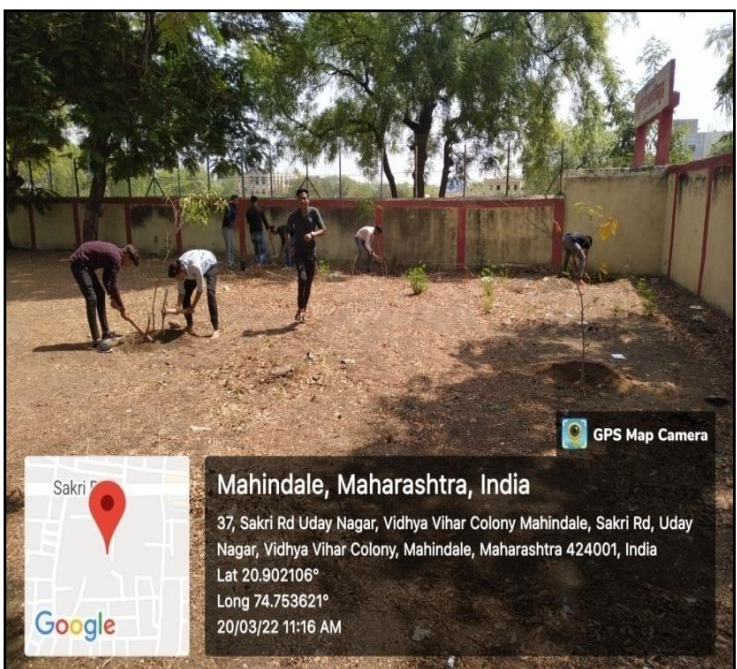

4. Green campus initiatives